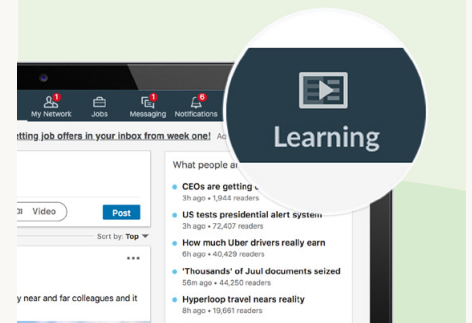

Here are a few benefits to connecting your LinkedIn profile to LinkedIn Learning:

1

More personalized learning experiences

Get tailored course recommendations based on your work experience and skills. You can also find courses that other people in your network and organization are learning.

2

Learn with a supportive community

Share your learnings and add course certificates to your LinkedIn profile. Have discussions with peers and instructors in Learning Groups, Q&A, and live office hours.

3

Keep learning top-of-mind

Save time with easy access to your learning content directly from LinkedIn. You can also discover and watch courses while you scroll the LinkedIn newsfeed.

Don't have a LinkedIn account? Creating one is simple.