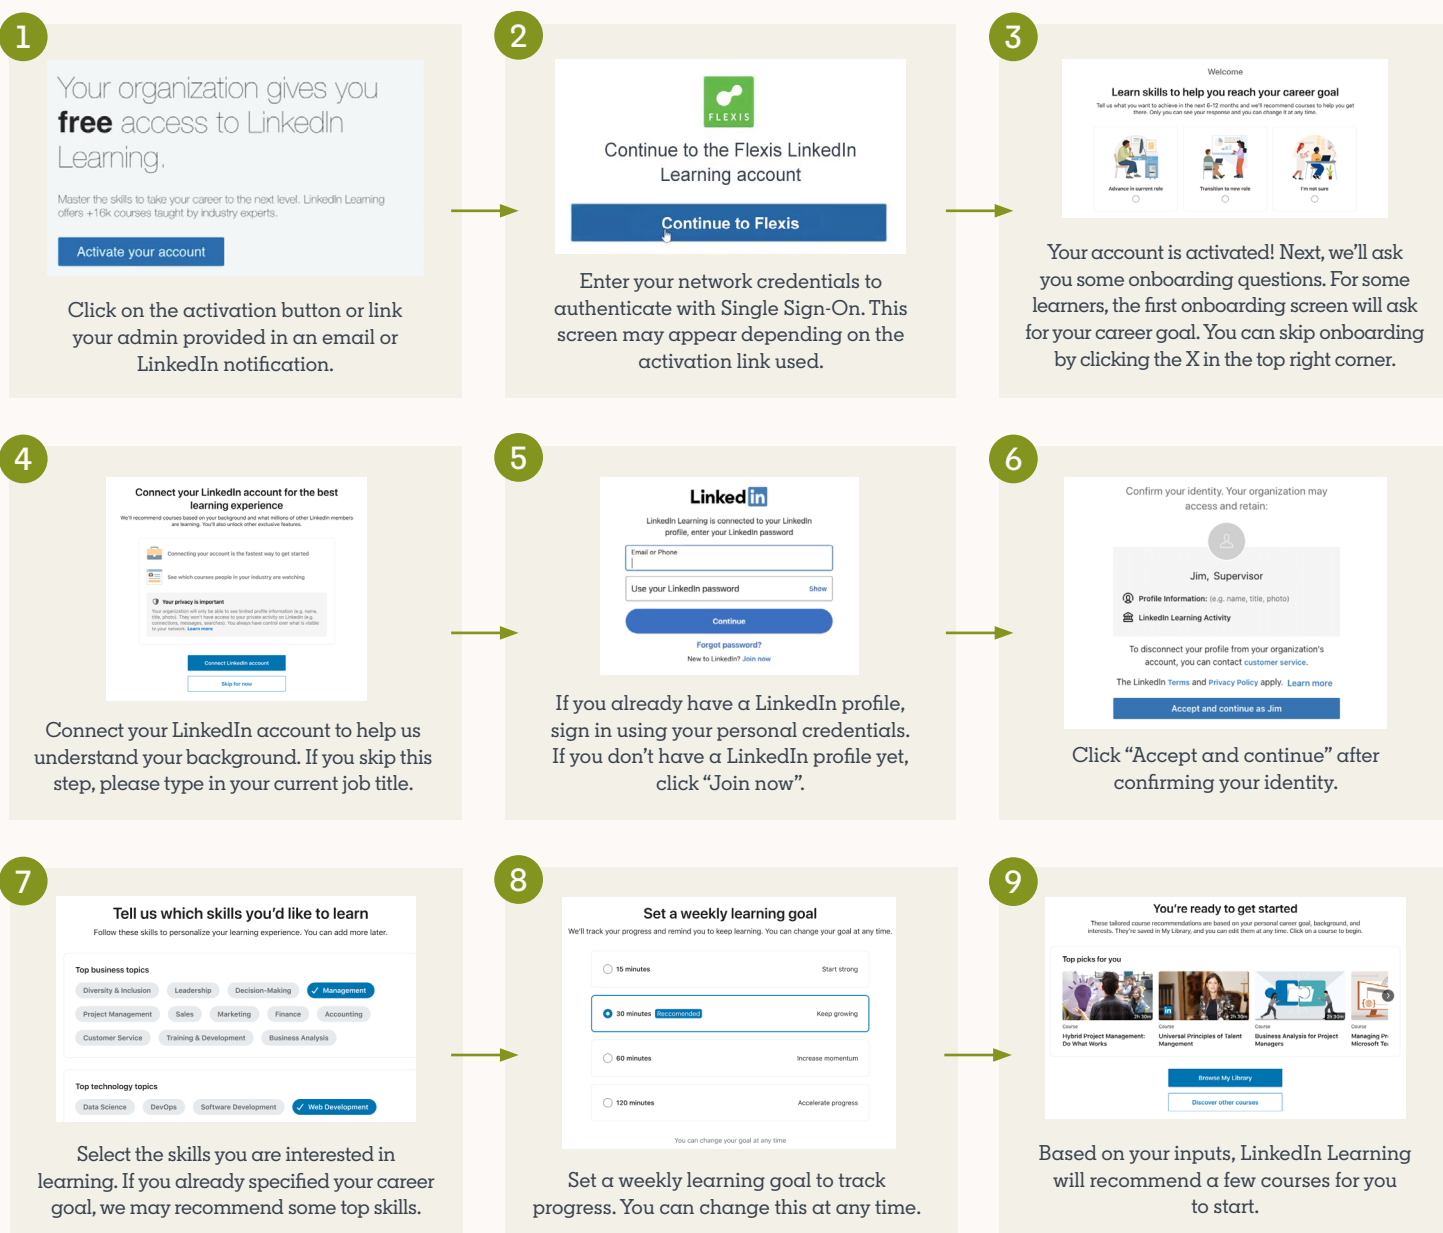

Welcome to LinkedIn Learning, We're glad you're here

LinkedIn Learning is a highly personalized learning experience designed to help you achieve your professional goals.

Connect your LinkedIn profile (from linkedin.com) to your LinkedIn Learning license so you'll have a richer learning experience powered by the data and insights of the LinkedIn network.

Activate your LinkedIn Learning account using your SSO link.

Note: The design and wording of each of these screens may be slightly different in your LinkedIn Learning experience, but the flow should be similar.

Here are a few benefits to connecting your LinkedIn profile to LinkedIn Learning:

1

More personalized learning experiences

Get tailored course recommendations based on your work experience and skills. You can also find courses that other people in your network and organization are learning.

2

Learn with a supportive community

Share your learnings and add course certificates to your LinkedIn profile. Have discussions with peers and instructors in Learning Groups, Q&A, and live office hours.