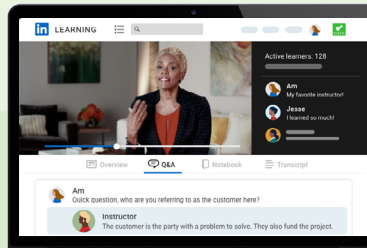

Here are a few benefits to connecting your LinkedIn profile to LinkedIn Learning:

1

More personalized learning experiences

Get tailored course recommendations based on your work experience and skills. You can also find courses that other people in your network and organization are learning.

2

Learn with a supportive community

Share your learnings and add course certificates to your LinkedIn profile. Have discussions with peers and instructors in Learning Groups, Q&A, and live office hours.